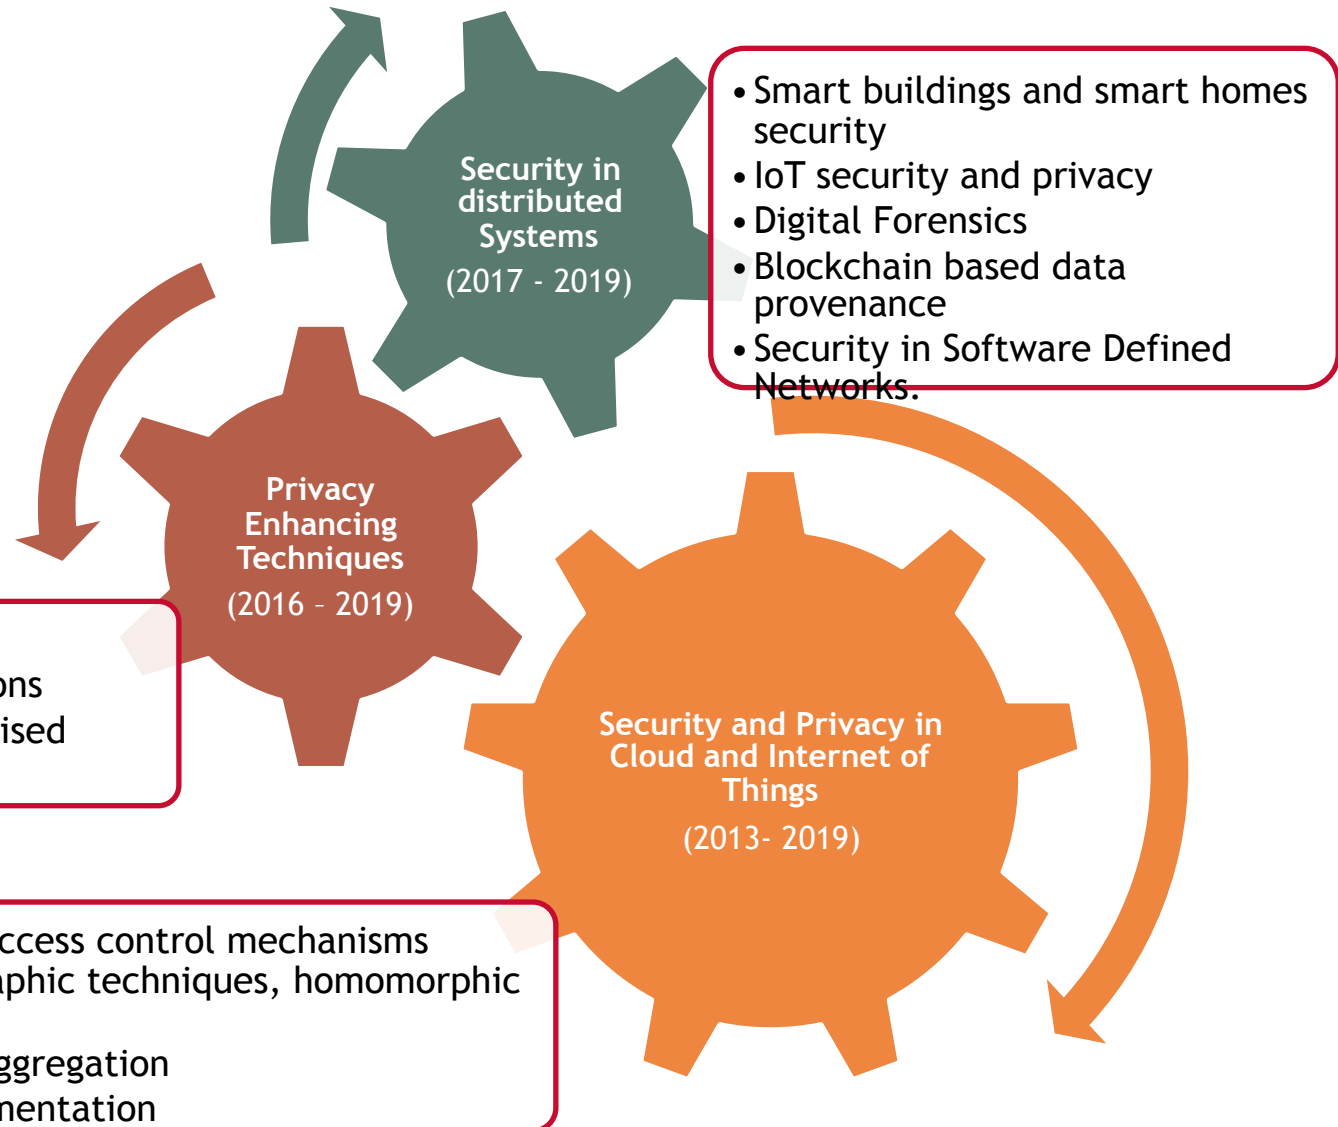

# Sana Belguith

Lecturer in Cyber Security and Applied  
Cryptography

School of Science, Engineering and Environment,  
University of Salford

# A little bit about me!